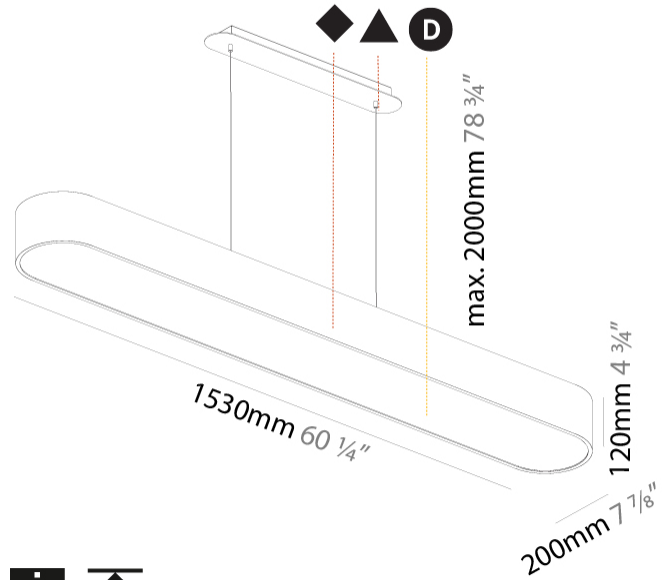

GENERAL

Series: Smoothy
Subseries: Smoothline
Brand: Prolicht
Division: Architectural
Mounting Type: Suspension
Mounting Location: Ceiling
Subcategory: Profile

PHYSICAL

Shape: Oblong
Length (mm): 1530
Length (in): 60 1/4
Width (mm): 200
Width (in): 7 7/8
Height (mm): 120
Height (in): 4 3/4
Max. Overall Height (mm): 2120
Max. Overall Height (in): 82 1/2
Light Distribution: Direct
Weight (kg): 10.765
Weight (lbs): 23.73
Diffuser: PMMA - Opal or Micro-Prism
Fixture Finish: SSR / BKV / CWI / CRY / HAB / UFT / ITA / RUA / FTG / MYG / LOD / PUS / FRO / FUP / KIA / POP / BLS / SPG / MEY / GOH / GUM / CHC / COM / ABZ / JAG / OBR / MOS / ROR
Fixture Material: Extruded Aluminum / Steel
Cable Details: 2000mm / 78 3/4"

ELECTRICAL

Lamp Type: LED (Zhaga Standard)
Input Wattage (W): 52.5
Total Output Wattage (W): 45
Dimming: Tri-Mode (Non-Dimming and Phase Dimming (120Vac only) and 0-10V Dimming)
Driver Included: Yes
Driver Location: Integrated
Driver Type: Constant Current - Universal
Driver Class: Class 2
Input Voltage (V): 120 - 277
Constant Current (MA): 500

LED

Number of LEDs: 15
Color Temperature (°K): 3000 / 3500 / 4000
Max. Delivered Lumen (lm): 3650 / 3930 / 4010
CRI: >80 CRI
Lamp Life (hrs): 50000

OPTICAL

RATINGS AND CERTIFICATIONS

Certified By: Certified for North American Standards
IP rating: IP20