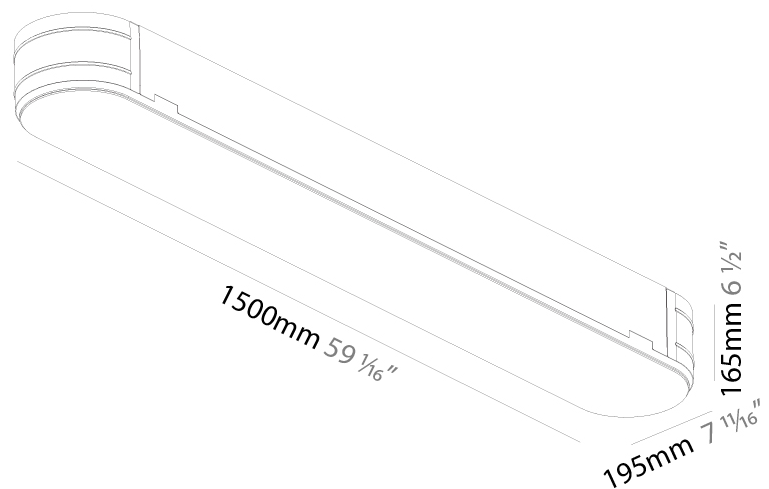

GENERAL

Series: Smoothy
Subseries: Smoothline
Brand: Prolicht
Division: Architectural
Mounting Type: Trimless
Mounting Location: Ceiling
Subcategory: Ambient

PHYSICAL

Shape: Oval
Length (mm): 1500
Length (in): 59 1/16
Width (mm): 195
Width (in): 7 11/16
Depth (mm): 165
Depth (in): 6 1/2
Ceiling Thickness (mm): 10 / 12.5 / 15 / 25 / 30
Ceiling Thickness (in): 3/8 or 1/2 or 9/16 or 1 or 1 3/16
Min. Recessing Depth (mm): 180
Min. Recessing Depth (in): 7 1/16
Light Distribution: Direct
Weight (kg): 9.4
Weight (lbs): 20.68
Diffuser: PMMA - Opal
Fixture Material: Extruded Aluminum / Steel
Cut-out Measurements: 1535mm / 60 7/16" x 230mm / 9 1/16"
Upon Request: Unique Sizes Unique Ceiling Thickness Unique Mounting Depth Spot Inserts

ELECTRICAL

Lamp Type: LED (Zhaga Standard)
Input Wattage (W): 52.5
Total Output Wattage (W): 45
Dimming: Tri-Mode (Non-Dimming and Phase Dimming (120Vac only) and 0-10V Dimming)
Driver Included: Yes
Driver Location: Integrated
Driver Type: Constant Current - Universal
Driver Class: Class 2
Input Voltage (V): 120 - 277
Constant Current (MA): 500

LED

Color Temperature (*K): 3000 / 3500 / 4000
Max. Delivered Lumen (lm): 3890 / 4194 / 4280
CRI: >80 CRI
Lamp Life (hrs): 50000
Upon Request: RGB-W Tunable White Special Color Temperature CRI90

OPTICAL

RATINGS AND CERTIFICATIONS

Certified By: Certified for North American Standards
IP rating: IP20

PROJECT
TYPE
SPECIFIER
QUANTITY
DATE

1535mm x 230mm
60 7/16" x 9 1/16"

10 | 12 1/2 | 15 | 25 | 30mm
3/8" | 1/2" | 9/16" | 1" | 3/16"